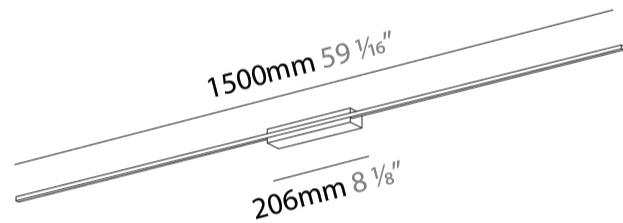

JUST BLACK LINE SURFACE

A33301-

base number LED
Dimming

1. To build a product code in our configurator select the specify button on the base model # product page
2. To build a manual product code on this datasheet choose from the options listed below in blue font and add the suffix to the base model #

GENERAL

Series: Just Black Line
Brand: Prolicht
Division: Architectural
Mounting Type: Surface
Mounting Location: Wall
Subcategory: Wall Effect

PHYSICAL

Shape: Rectangle
Length (mm): 1500
Length (in): 59 1/16
Width (mm): 30
Width (in): 1 3/16
Height (mm): 40
Height (in): 1 9/16
Light Distribution: Indirect
Fixture Finish: BLK
Fixture Material: Aluminum

ELECTRICAL

Lamp Type: LED (Zhaga Standard)
Input Wattage (W): 15
Total Output Wattage (W): 13.6
[Dimming: Non-Dimmable](#)
Driver Included: Yes
Driver Location: Integrated
Driver Type: Constant Current - Universal
Driver Class: Class 2
Input Voltage (V): 120 - 277
Constant Current (mA): 580
Upon Request: Tri-Mode Dimming

LED

Color Temperature (°K): 3000
Max. Delivered Lumen (lm): 776
CRI: >80 CRI
Lamp Life (hrs): 50000

OPTICAL

Beam Angle: 178
Adjustability: Fixed

RATINGS AND CERTIFICATIONS

Certified By: CSA Certified to UL and CSA Standards
IP rating: IP20

PROJECT
TYPE
SPECIFIER
QUANTITY
DATE